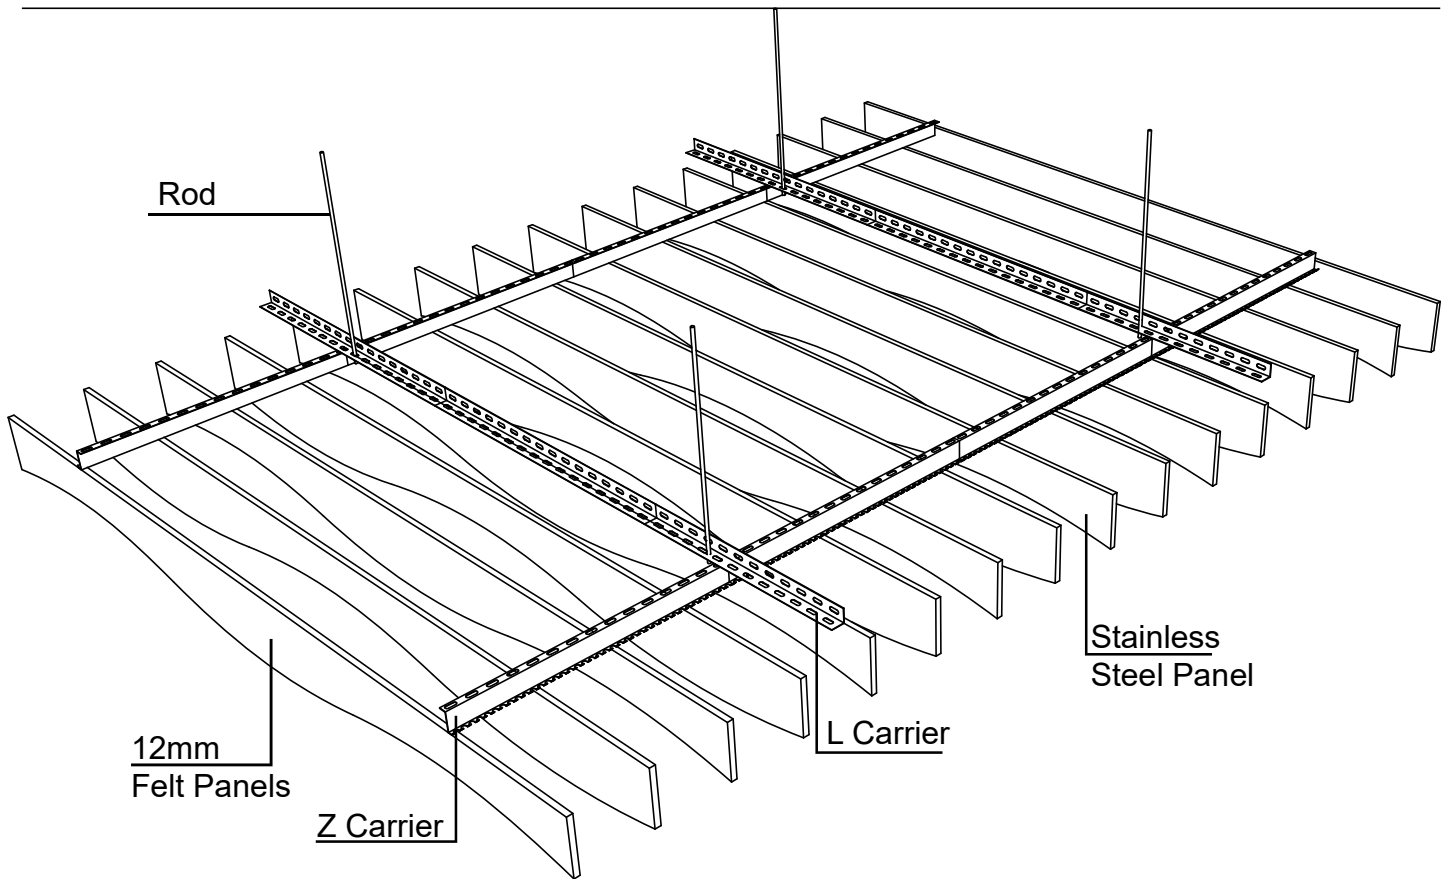

Perspective