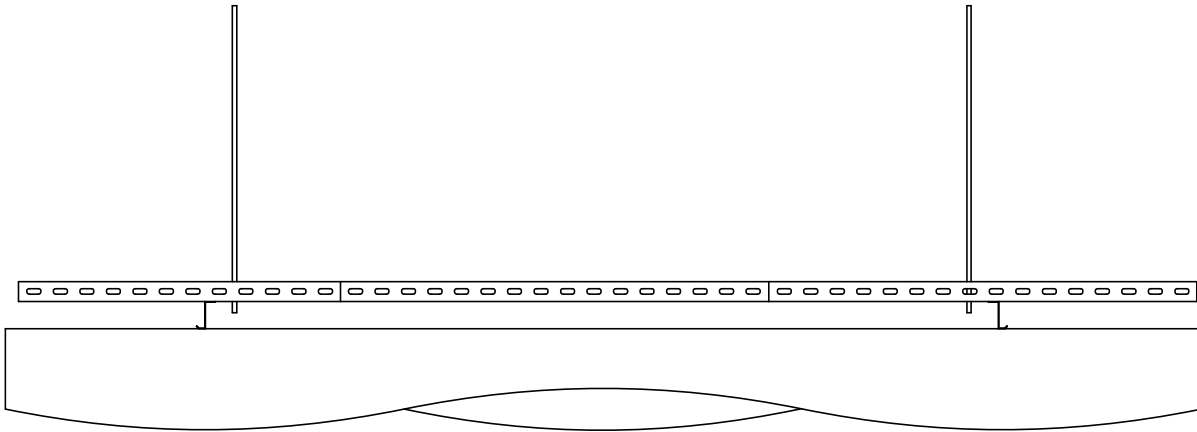

Front

Feltup is an acoustic ceiling baffle designed to mimic the natural aesthetic of a real wood beam, without the associated weight and sound reverberation of natural wood. The strategic horizontal suspension and configuration of baffles can be used as a versatile way to absorb sound in a space.

Design-oriented acoustic solutions by Feltup can reshape and bring any type of workspace to life. From ceiling baffles to wall panels, and tiles to custom projects, acoustic felt adds dimension and functional beauty to a wide range of spaces.

Each of the dozens of custom and standard shapes and designs of Feltup acoustic panels dampen and diffuse mid-to high-frequency sound waves, which reduces distracting noise, echo and reverb, and enhances acoustic privacy.

Feltup Acoustic panels provide a thoughtful design style, with color options and versatility, for the acoustic enhancement and visual separation of any space.